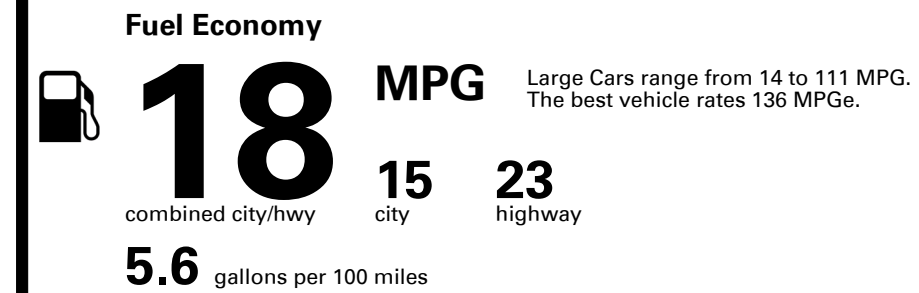

## EPA DOT Fuel Economy and Environment

Gasoline Vehicle

**You spend \$6,000 more in fuel costs over 5 years** compared to the average new vehicle.

**Annual fuel cost \$2,700**