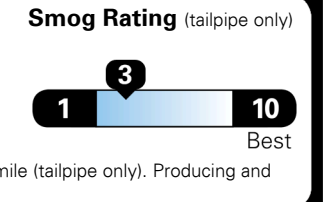

Actual results will vary for many reasons, including driving conditions and how you drive and maintain your vehicle. The average new vehicle gets 27 MPG and costs $7,500 to fuel over 5 years. Cost estimates are based on 15,000 miles per year at $ 2.70 per gallon. MPG is miles per gasoline gallon equivalent. Vehicle emissions are a significant cause of climate change and smog.

fueleconomy.gov

Calculate personalized estimates and compare vehicles