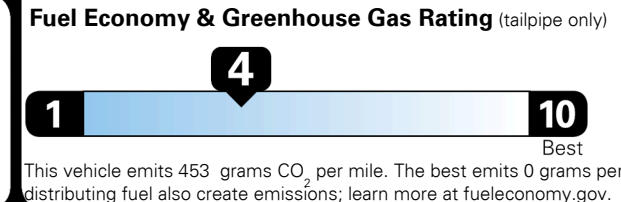

Actual results will vary for many reasons, including driving conditions and how you drive and maintain your vehicle. The average new vehicle gets 27 MPG and costs $7,500 to fuel over 5 years. Cost estimates are based on 15,000 miles per year at $ 2.70 per gallon. MPG is miles per gasoline gallon equivalent. Vehicle emissions are a significant cause of climate change and smog.

fueleconomy.gov

Calculate personalized estimates and compare vehicles

GOVERNMENT 5-STAR SAFETY RATINGS

Overall Vehicle Score ★ ★ ★ ★ ★

Based on the combined rating of frontal, side and rollover. Should ONLY be compared to other vehicles of similar size and weight.

Frontal Crash	Driver Passenger	★ ★ ★ ★ ★
Based on the risk of injury in a frontal impact. Should ONLY be compared to other vehicles of similar size and weight.		
Side Crash	Front seat Rear seat	★ ★ ★ ★ ★
Based on the risk of injury in a side impact.		
Rollover		★ ★ ★ ★ ★
Based on the risk of rollover in a single-vehicle crash.		

Star ratings range from 1 to 5 stars (★★★★★) with 5 being the highest.
Source: National Highway Traffic Safety Administration (NHTSA).
www.safercar.gov or 1-888-327-4236

Manufacturer's suggested retail price includes manufacturer's recommended pre-delivery service. Gasoline license and title fees state and local taxes and dealer installed options and accessories are not included in the manufacturer's suggested retail price. This label has been affixed to this vehicle by Hyundai Motor America, pursuant to the requirements of 15 U.S.C. 1231 et seq. which prohibits its removal or alteration prior to delivery to the ultimate purchaser.