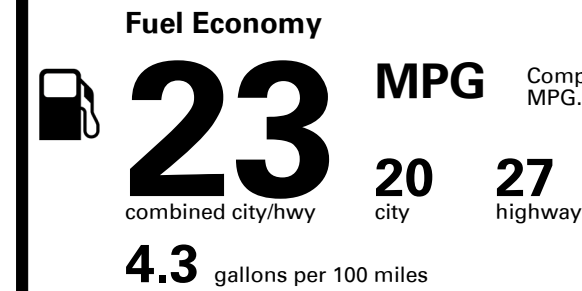

GENESIS WARRANTY

- 5-year/60,000-mile New Vehicle Warranty*
- 10-year/100,000-mile Powertrain Warranty*
- 7-year/Unlimited-mile Anti-perforation Warranty*
- Limited warranties, see dealer for details

Full Tank of Gas

Manufacturer's Suggested Retail Price: $37,450.00

ADDED FEATURES:

*Elite Package: $4,600.00

- Full LED Headlights
- 8" Touchscreen Navigation System
- Parking Distance Warning / Wide Sunroof
- Power Folding Auto-Dimming Outside Mirrors
- Power Tilt-and-Telescopic Steering Wheel
- Heated Front Seats (Standard on AWD)
- Lexicon® 15-Speaker Surround Sound Audio System
- Leather Seating Surfaces & Aluminum Interior Trim

Accessories

- *Cargo Tray $150.00
- *First Aid Kit $45.00
- *Mud Guards $70.00
- *Rear Bumper Appliqué $80.00

SOLD TO: IL709
GENESIS OF HIGHLAND PARK
490 SKOKIE VALLEY ROAD
HIGHLAND PARK IL 60035

SHIPPED TO: IL709

Inland Freight & Handling : $995.00

VIN: KMTG34LA0LU063602	ENGINE: G4KKA525220	EXTERIOR COLOR: VIK BLACK	INTERIOR/SEAT COLOR: GRAY/GRAY
MODEL: R0412AT5	PORT OF ENTRY: PT	TRANSPORT: TRUCK	ACCESSORY WEIGHT: 16 lbs./ 7 kgs.

TOTAL PRICE: $43,390.00

EMISSIONS:
This vehicle is certified to meet emission requirements in all 50 states

EPA DOT Fuel Economy and Environment

Gasoline Vehicle

Compact Cars range from 14 to 113 MPG. The best vehicle rates 136 MPGe.

You spend $3,000
more in fuel costs over 5 years compared to the average new vehicle.

Annual fuel cost $2,100

Fuel Economy & Greenhouse Gas Rating (tailpipe only)