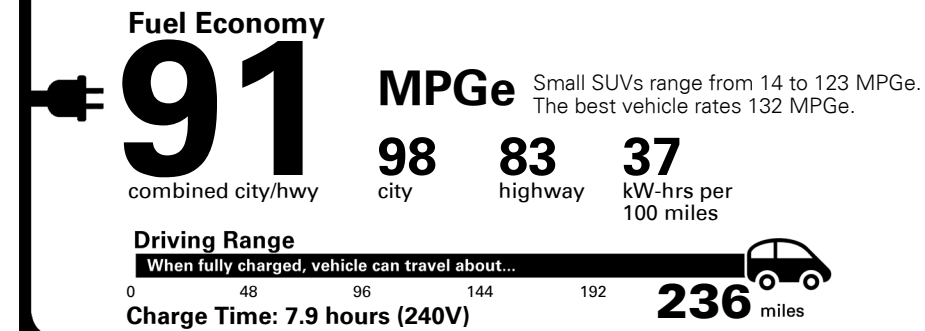

EMISSIONS:
This vehicle meets emissions requirements in all 50 states and is a CARB certified Zero Emission

Inland Freight & Handling : \$1,125.00

TOTAL PRICE: \$67,710.00

EPA DOT Fuel Economy and Environment

Electric Vehicle

You save \$4,000
in fuel costs over 5 years compared to the average new vehicle.

Annual fuel cost \$800

Fuel Economy & Greenhouse Gas Rating (tailpipe only)

Smog Rating (tailpipe only)

This vehicle emits 0 grams CO₂ per mile. The best emits 0 grams per mile (tailpipe only). Does not include emission from generating electricity; learn more at fueleconomy.gov.