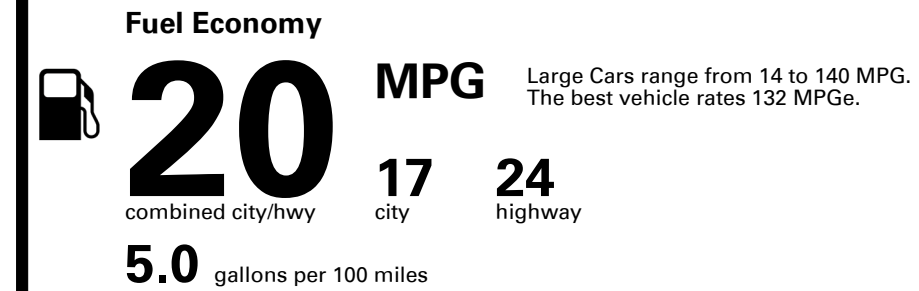

Inland Freight & Handling : \$1,125.00

TOTAL PRICE: \$100,560.00

65 A 0723TVIKIN

EPA DOT Fuel Economy and Environment

Gasoline Vehicle

You spend \$5,750
 more in fuel costs over 5 years compared to the average new vehicle.

Annual fuel cost \$2,750

Fuel Economy & Greenhouse Gas Rating (tailpipe only)

Smog Rating (tailpipe only)

This vehicle emits 441 grams CO₂ per mile. The best emits 0 grams per mile (tailpipe only). Producing and distributing fuel also create emissions; learn more at fueleconomy.gov.