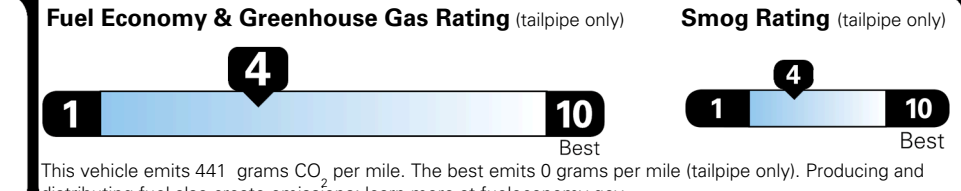

Full Tank of Gas

GENESIS WARRANTY

- 5-year/60,000-mile New Vehicle Warranty*
- 10-year/100,000-mile Powertrain Warranty*
- 7-year/Unlimited-mile Anti-perforation Warranty*
- Limited warranties, see dealer for details

Manufacturer's Suggested Retail Price: $103,000.00

ADDED FEATURES:

- *VIK BLACK(PH3) Paint $650.00
- *Cargo Mat $200.00
- *Roadside Assistance Kit $105.00
- *First Aid Kit $65.00
- *NFC Card $30.00

Inland Freight & Handling : $1,495.00

SOLD TO: GC555
GMA CENTRAL AREA VEH ADMIN
2 TRANS AM PLAZA DRIVE #500
OAKBROOK TERRACE IL 60181

SHIPPED TO: CE555
HMA CENTRAL REG VEH SERVICES
2 TRANS AM PLAZA DRIVE #500
OAKBROOK TERRACE IL 60181

VIN: KMTFC4SD8TU059708	EXTERIOR COLOR: VIK BLACK	INTERIOR/SEAT COLOR: OBSIDIAN BLACK/OBSIDIAN
MODEL: 9C6AAJ9GS4A5	PORT OF ENTRY: TC	TRANSPORT: TRUCK
EMISSIONS: This vehicle is certified to meet emission requirements in all 50 states		ACCESSORY WEIGHT: 11 lbs./ 5 kgs.

TOTAL PRICE: $105,545.00

105 H 0186TLIBER

EPA DOT Fuel Economy and Environment

Gasoline Vehicle

Fuel Economy

20 MPG
combined city/hwy

17 MPG
city

24 MPG
highway

5.0 gallons per 100 miles

Large Cars range from 14 to 146 MPG. The best vehicle rates 146 MPGe.

You spend $7,000
more in fuel costs over 5 years compared to the average new vehicle.

Annual fuel cost $3,100

Actual results will vary for many reasons, including driving conditions and how you drive and maintain your vehicle. The average new vehicle gets 29 MPG and costs $8,500 to fuel over 5 years. Cost estimates are based on 15,000 miles per year at $ 4.15 per gallon. MPG is miles per gasoline gallon equivalent. Vehicle emissions are a significant cause of climate change and smog.

fueleconomy.gov
Calculate personalized estimates and compare vehicles

Smartphone QR Code

GOVERNMENT 5-STAR SAFETY RATINGS

This vehicle has not been rated by the government for overall vehicle score, frontal crash, side crash or rollover risk.

Source: National Highway Traffic Safety Administration (NHTSA).
www.safercar.gov or 1-888-327-4236

Manufacturer's suggested retail price includes manufacturer's recommended pre-delivery service. Gasoline license and title fees state and local taxes and dealer installed options and accessories are not included in the manufacturer's suggested retail price. This label has been affixed to this vehicle by Genesis Motor America, pursuant to the requirements of 15 U.S.C. 1231 et seq. which prohibits its removal or alteration prior to delivery to the ultimate purchaser.

PARTS CONTENT INFORMATION

FOR VEHICLES IN THIS CARLINE: U.S./CANADIAN PARTS CONTENT: 2 %

MAJOR SOURCES OF FOREIGN PARTS CONTENT: KOREA: 85 %

FOR THIS VEHICLE: FINAL ASSEMBLY POINT: ULSAN, KOREA

COUNTRY OF ORIGIN:

ENGINE: KOREA TRANSMISSION: KOREA

Note: Parts content does not include final assembly, distribution, or other non-parts costs.